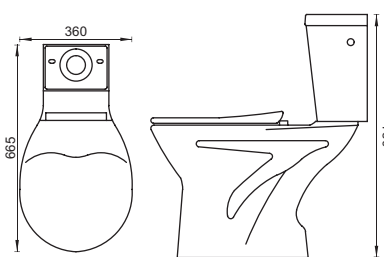

GREVE

ONE PIECE
CAT NO. SP3004
680 X 370 X 830 MM

IROKO

ONE PIECE
CAT NO. SP3006
790 X 345 X 690 MM

DIME

ONE PIECE
CAT NO. SP3007
660 X 390 X 700 MM

ULTRA

TWO PIECE
CAT NO. SP3015
665 X 360 X 780 MM