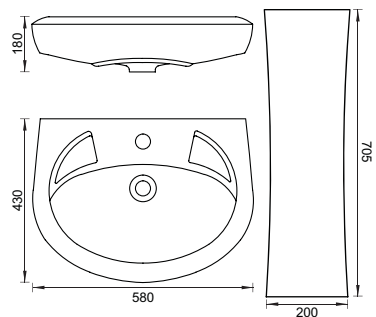

FULL PEDESTAL
CAT NO. SP8001 | SP8002
580 X 475 X 705 MM

LEBANES

FULL PEDESTAL
CAT NO. SP8004 | SP8002
610 X 470 X 705 MM

REPOSE

FULL PEDESTAL
CAT NO. SP8005 | SP8002
580 X 430 X 705 MM

FIMON

FULL PEDESTAL
CAT NO. SP8006 | SP8002
560 X 435 X 705 MM