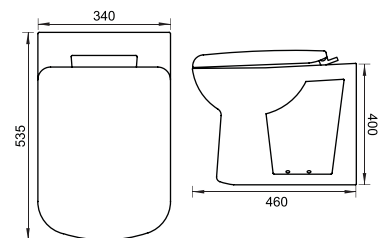

DOREMI

WALLHUNG
CAT NO. SP4010
540 X 350 X 355 MM

FLINA

WALLHUNG
CAT NO. SP5007
460 X 370 X 385 MM

GROTTE

WATER CLOSET
CAT NO. SP5002
535 X 340 X 400 MM

TECHNICAL SPECIFICATIONS

TRIBAL