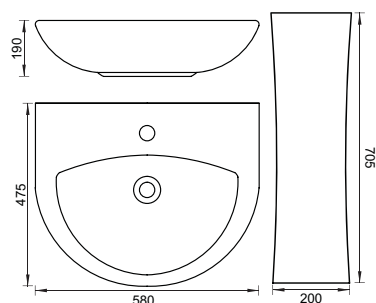

NORM

WALLHUNG BASIN
CAT NO. SP6005
290 X 230 X 185 MM

TECHNICAL SPECIFICATIONS

SEMPRE

WALLHUNG BASIN
CAT NO. SP6006
363 X 363 X 195 MM

SEZIONE

WALLHUNG BASIN
CAT NO. SP6007
365 X 355 X 150 MM

BLUSH