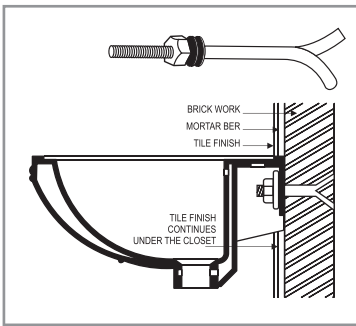

White

Ivory

Colours printed above may differ from original colours of ceramics.
For true selection, refer to actual samples or shade board.

INSTALLATION

WALL HUNG BASIN

Fixing : The rag bolt should be first grouted into the wall using cement / concrete, (as shown) as per distance between slots provided in the wash basin. The bolts should be fixed perpendicular to the wall. Allow cement / concrete to set. Check if the Rag bolts are firmly fixed. Fix the Wash Basin in the bolt using Nut & Washer.