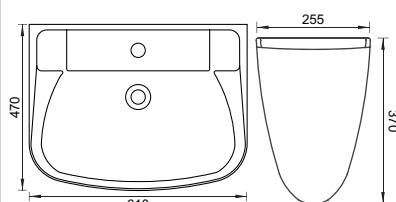

LEBANESE

HALF PEDESTAL
CAT NO. SP9005 | SP9006
610 X 470 X 370 MM