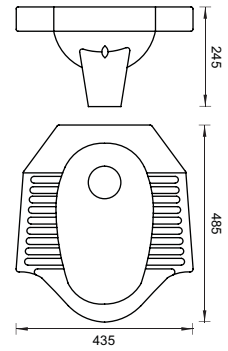

CHINESE PAN

PAN
CAT NO. SP2004
485 X 435 X 245 MM