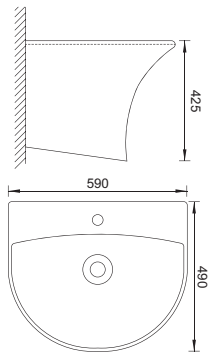

TEXAS

ONE PIECE BASIN
CAT NO. SP1112
590 X 490 X 425 MM