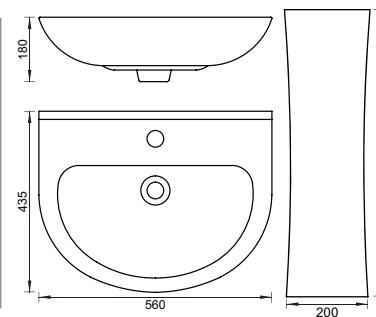

FULL PEDESTAL
CAT NO. SP8001 | SP8002
580 X 475 X 705 MM

LEBANES

FULL PEDESTAL
CAT NO. SP8004 | SP8002
610 X 470 X 705 MM

REPOSE

FULL PEDESTAL
CAT NO. SP8005 | SP8002
580 X 430 X 705 MM

FIMON

FULL PEDESTAL
CAT NO. SP8006 | SP8002
560 X 435 X 705 MM