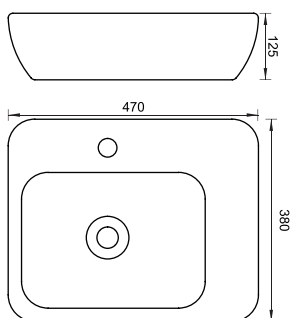

TABLE TOP
CAT NO. SP7017
480 X 370 X 130 MM

BRERA

TABLE TOP
CAT NO. SP7019
570 X 385 X 120 MM

AZZURRO

TABLE TOP BASIN
CAT NO. SP7024
610 X 450 X 165 MM

DOCCIA

Small
UNDER COUNTER BASIN
CAT NO. SP7029
465 X 325 X 190 MM

Big
UNDER COUNTER BASIN
CAT NO. SP7029
560 X 415 X 200 MM

GREZZA

Small
UNDER COUNTER BASIN
CAT NO. SP7031
510 X 380 X 180 MM

Big
UNDER COUNTER BASIN
CAT NO. SP7031
525 X 345 X 180 MM

CESSARE

WALLHUNG BASIN
CAT NO. SP7001
470 X 380 X 125 MM