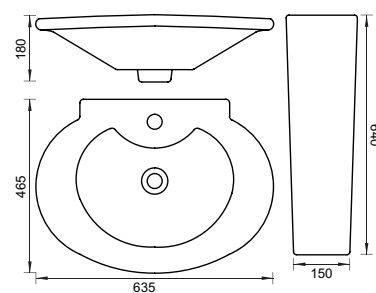

SAPHIRE

FULL PEDESTAL
CAT NO. SP8015 | SP8016
635 X 465 X 640 MM