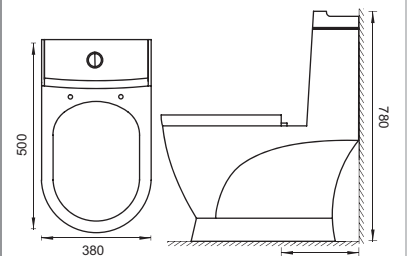

GOLDEN DRAGON

ONE PIECE
CAT NO. SP3010
500 X 380 X 780 MM