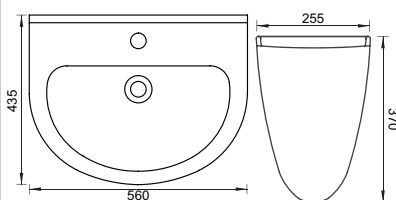

TECHNICAL SPECIFICATIONS

FIMON

HALF PEDESTAL
CAT NO. SP9009 | SP9010
560 X 435 X 370 MM