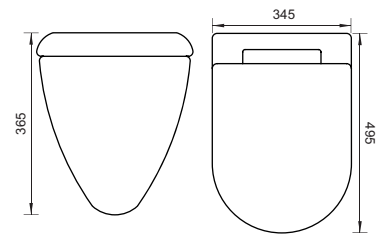

STANZA

WALLHUNG
CAT NO. SP4008
495 X 345 X 365 MM