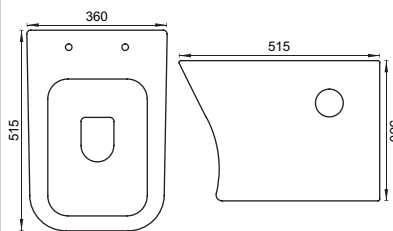

MOZART

WATER CLOSET
CAT NO. SP5008
515 X 360 X 360 MM