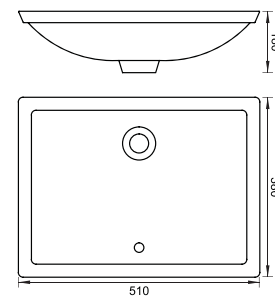

GREZZA

Big
UNDER COUNTER BASIN
CAT NO. SP7031
525 X 345 X 180 MM