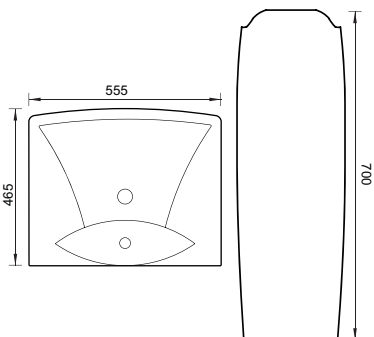

AQUA

FULL PEDESTAL
CAT NO. SP8009 | SP8010
580 X 400 X 660 MM

TEXAS

ONE PIECE BASIN
CAT NO. SP1112
590 X 490 X 425 MM

ENIGMA

ONE PIECE
CAT NO. SP3008
655 X 345 X 698 MM

ESISTENZA

FULL PEDESTAL
CAT NO. SP8027 | SP8028
610 X 480 X 815 MM

GOLDEN DRAGON

ONE PIECE
CAT NO. SP3010
500 X 380 X 780 MM

PLASMA

FULL PEDESTAL
CAT NO. SP8023 | SP8024
590 X 440 X 685 MM

SUPRIMO

ONE PIECE
CAT NO. SP3011
700 X 350 X 650 MM

STANZA

FULL PEDESTAL
CAT NO. SP8019 | SP8020
555 X 465 X 700 MM