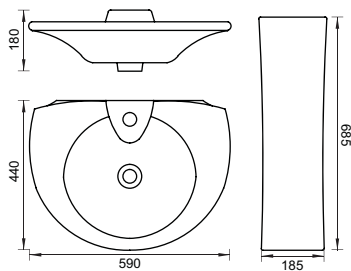

PLASMA

FULL PEDESTAL
CAT NO. SP8023 | SP8024
590 X 440 X 685 MM