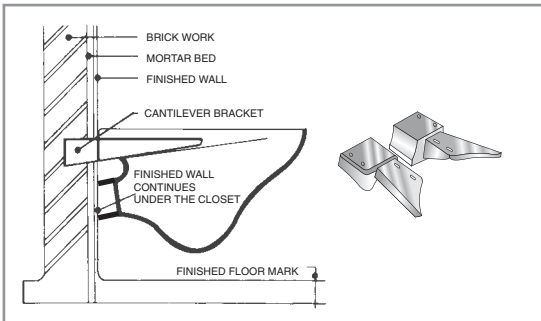

WALL HUNG

1. A cast-iron chair bracket grouted into the wall and the floor is recommended for use while installing Pan.
2. Cantilever brackets with provision of 4" of the brackets into the wall can also be used.
3. The cantilever brackets used should have the distance between the center of the back and front slots as 95 mm.
4. Ensure that while grouting the cantilever brackets into the wall, they are fixed in exactly the same plane. A distance of 180 mm between centers of the slots of one bracket to the centers of the slots to the other brackets has to be maintained while grouting the brackets.
5. For either type of fixing, please ensure that a rubber gasket is fitted between the bracket and the closet to provide adequate cushioning and protection from direct contact between the ceramic closet and metal brackets.