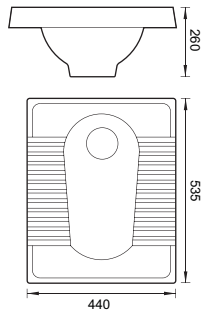

ORISSA PAN 20"

PAN
CAT NO. SP2007
535 X 440 X 260 MM