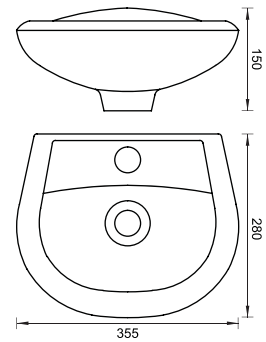

SHELLY

WALLHUNG BASIN
CAT NO. SP6002
355 X 280 X 150 MM