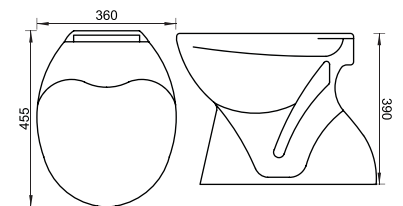

WATER CLOSET
CAT NO. SP5003
545 X 380 X 400 MM

CLASSIC "P" / "S"

WATER CLOSET
CAT NO. SP5004
465 X 360 X 405 MM

LINEN

WATER CLOSET
CAT NO. SP5005
520 X 450 X 390 MM

PRISMA

WATER CLOSET
CAT NO. SP5006
455 X 360 X 390 MM