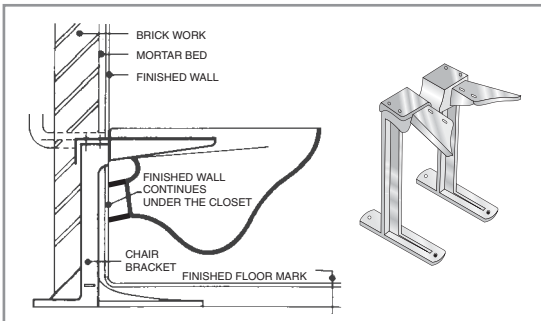

WALL HUNG

1. A cast-iron chair bracket grouted into the wall and the floor is recommended for use while installing Pan.
2. Cantilever brackets with provision of 4" of the brackets into the wall can also be used.
3. The cantilever brackets used should have the distance between the center of the back and front slots as 95 mm.
4. Ensure that while grouting the cantilever brackets into the wall, they are fixed in exactly the same plane. A distance of 180 mm between centers of the slots of one bracket to the centers of the slots to the other brackets has to be maintained while grouting the brackets.
5. For either type of fixing, please ensure that a rubber gasket is fitted between the bracket and the closet to provide adequate cushioning and protection from direct contact between the ceramic closet and metal brackets.