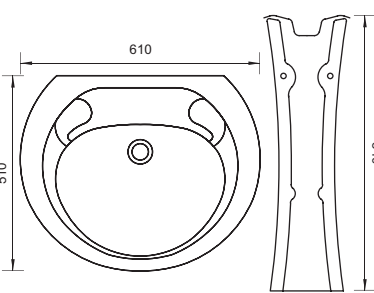

RUBY

FULL PEDESTAL
CAT NO. SP8021 | SP8022
480 X 480 X 675 MM

WILLSON

FULL PEDESTAL
CAT NO. SP8029 | SP8030
510 X 400 X 705 MM

EMARELD

FULL PEDESTAL
CAT NO. SP8025 | SP8026
610 X 510 X 840 MM

CORNET

FULL PEDESTAL
CAT NO. SP8003 | SP8002
640 X 480 X 705 MM