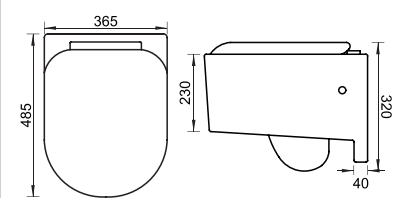

DECORO

WALLHUNG
CAT NO. SP4004
485 X 365 X 320 MM