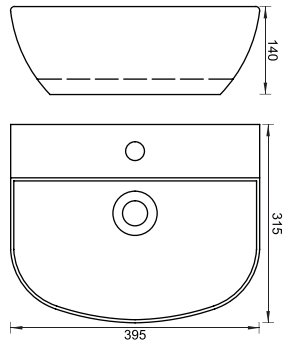

HARMONY

WALLHUNG BASIN
CAT NO. SP7004
530 X 400 X 140 MM

MANHATTAN

WALLHUNG BASIN
CAT NO. SP7015
450 X 345 X 135 MM

GRIGLIA

WALLHUNG BASIN
CAT NO. SP6001
310 X 225 X 180 MM

SONAR

WALLHUNG BASIN
CAT NO. SP7023
395 X 315 X 140 MM