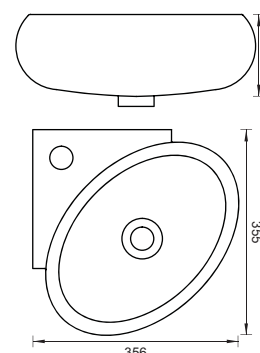

NORM

WALLHUNG BASIN
CAT NO. SP6005
290 X 230 X 185 MM

TECHNICAL SPECIFICATIONS

SEMPRE

WALLHUNG BASIN
CAT NO. SP6006
363 X 363 X 195 MM

SEZIONE

WALLHUNG BASIN
CAT NO. SP6007
365 X 355 X 150 MM

BLUSH