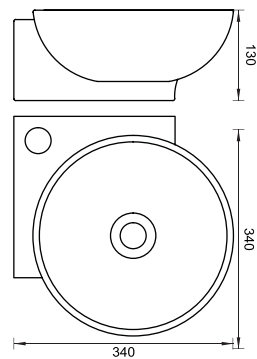

SHELLY

WALLHUNG BASIN
CAT NO. SP6002
355 X 280 X 150 MM

RIGATO

WALLHUNG BASIN
CAT NO. SP7020
400 X 290 X 140 MM

IRAZU

WALLHUNG BASIN
CAT NO. SP6003
465 X 245 X 165 MM

KUBE

WALLHUNG BASIN
CAT NO. SP6004
340 X 340 X 130 MM