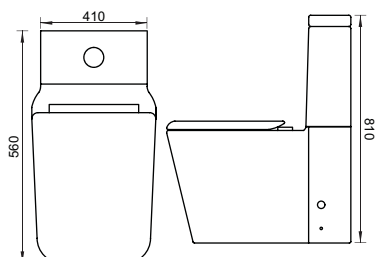

SABBIA

TWO PIECE
CAT NO. SP3014
560 X 410 X 810 MM