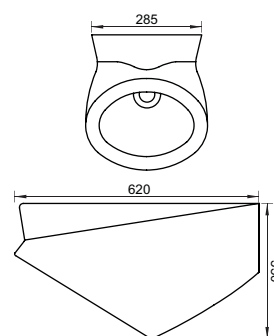

SABBIA

TWO PIECE
CAT NO. SP3014
560 X 410 X 810 MM

IDEAL

TWO PIECE
CAT NO. SP3016
645 X 370 X 765 MM

NANO

TWO PIECE
CAT NO. SP3017
610 X 365 X 780 MM

ODRAO

URINAL
CAT NO. SP2001
620 X 285 X 350 MM