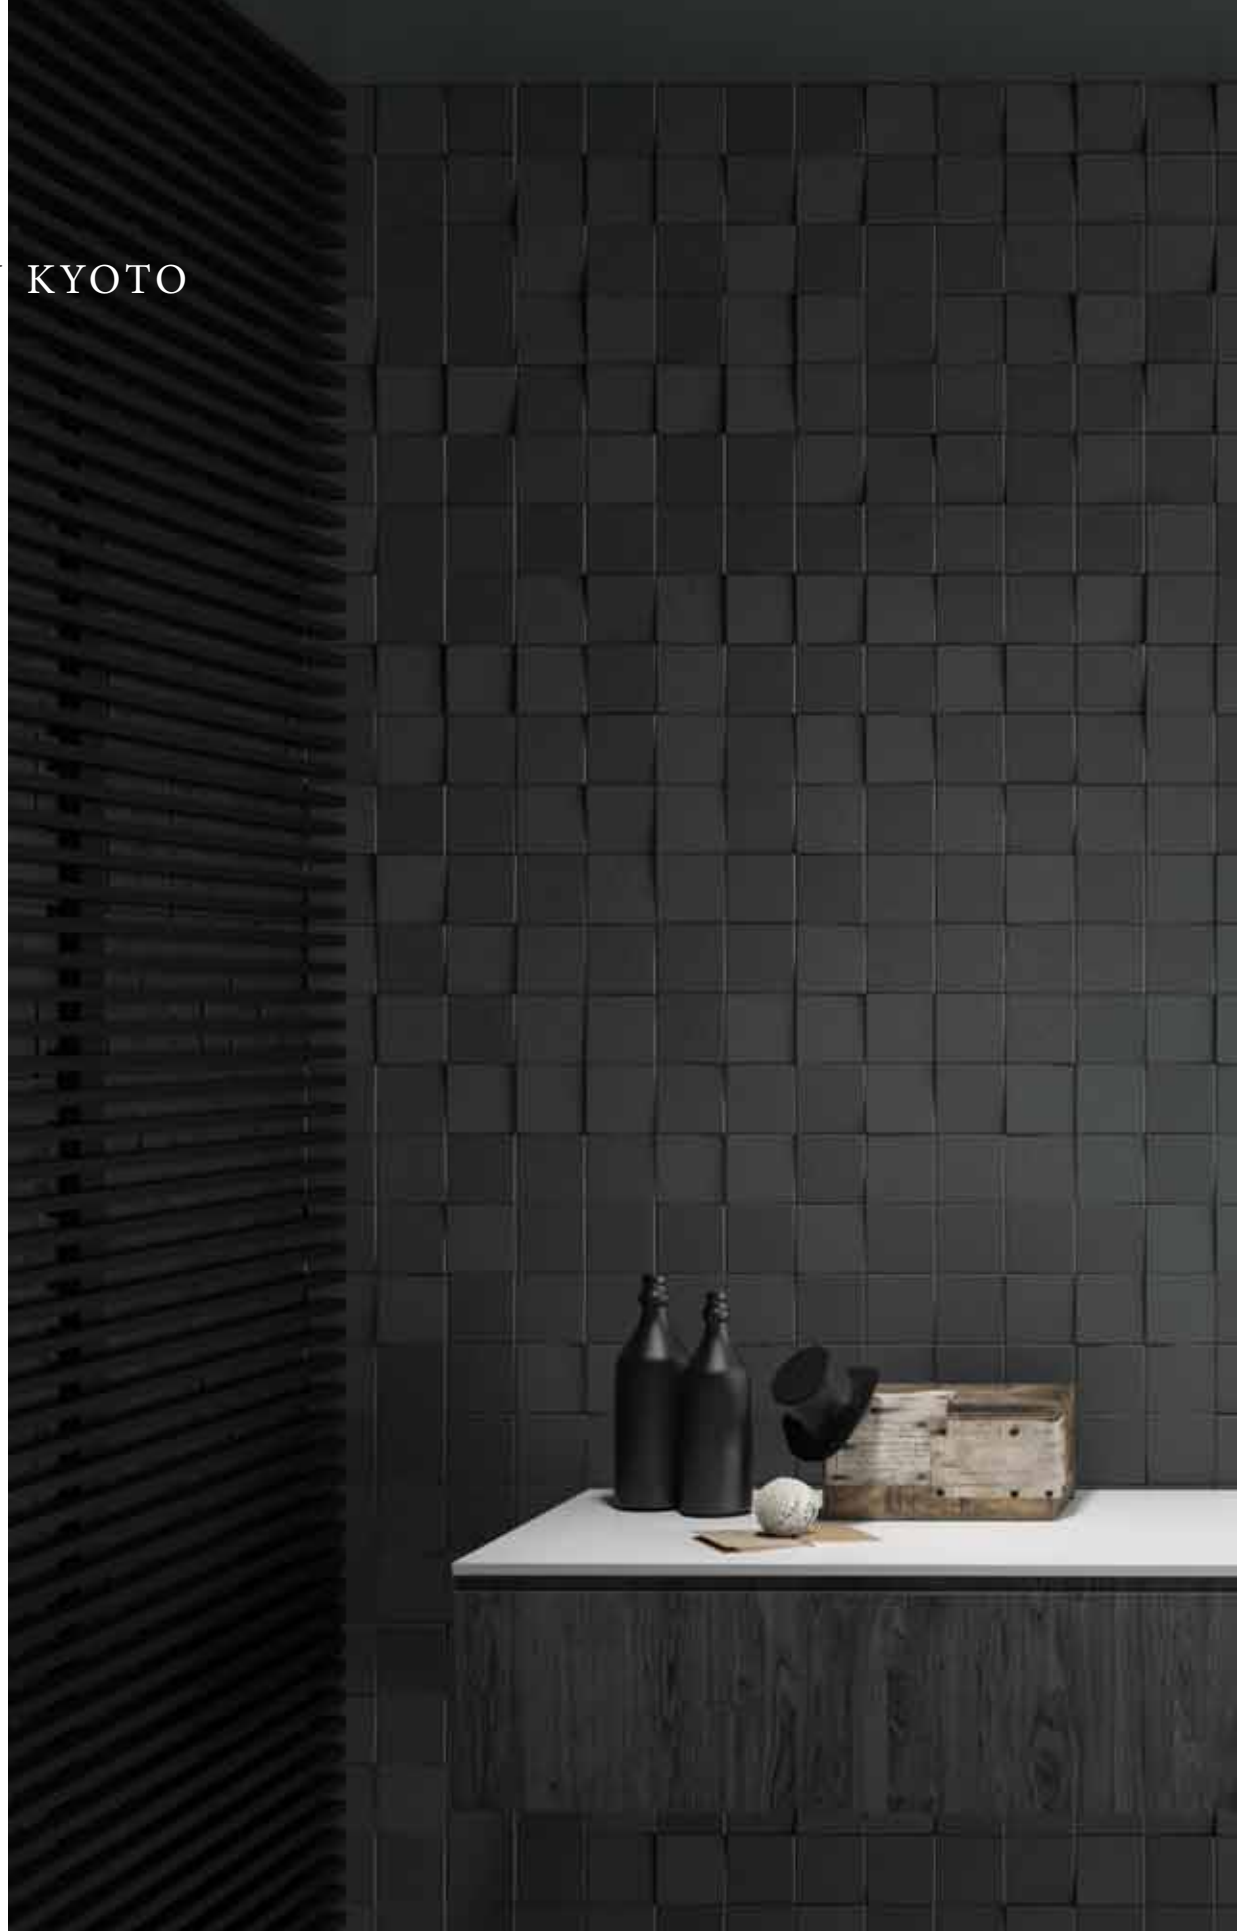

BASIN KYOTO
TABLE TOP BASIN