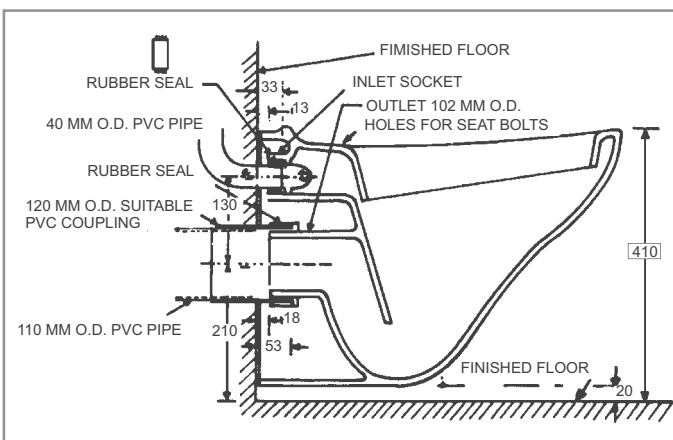

CONCEALED WALL HUNG

1. If the wall is going to be plastered for a thickness of 12 mm and a tile thickness of 6-7 mm, the projection of the bolts from the finished wall should be 66 mm only.
2. If the thickness of plastering and tile is less than the dimensions mentioned above, the bolts that are supplied along with the bracket should be moved into the wall by using a suitable spacer washer between the bolt head and the bracket frame.
3. The bracket should be buried into the floor so that the height from the center line of the bolt to the surface of the finished floor is 320 mm.

' S ' Trap

EWC TRAP SECTIONAL VIEW

The outlet (trap) of the water closet goes into the floor.

' P ' Trap

EWC TRAP SECTIONAL VIEW

The outlet (trap) of the water closet goes into the wall.