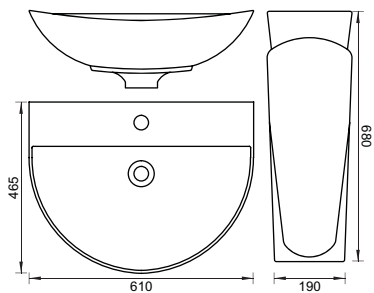

SAPHIRE

FULL PEDESTAL
CAT NO. SP8015 | SP8016
635 X 465 X 640 MM

LOSANGA

FULL PEDESTAL
CAT NO. SP8007 | SP8008
570 X 410 X 715 MM

SANA

FULL PEDESTAL
CAT NO. SP8013 | SP8014
610 X 465 X 680 MM

SERENA

FULL PEDESTAL
CAT NO. SP8017 | SP8018
580 X 450 X 920 MM

RUBY

FULL PEDESTAL
CAT NO. SP8021 | SP8022
480 X 480 X 675 MM

WILLSON

FULL PEDESTAL
CAT NO. SP8029 | SP8030
510 X 400 X 705 MM

EMARELD

FULL PEDESTAL
CAT NO. SP8025 | SP8026
610 X 510 X 840 MM

CORNET

FULL PEDESTAL
CAT NO. SP8003 | SP8002
640 X 480 X 705 MM