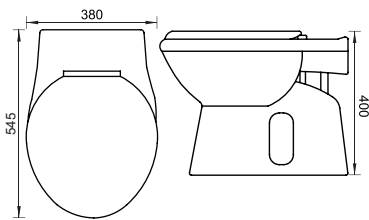

DOREMI

WALLHUNG
CAT NO. SP4010
540 X 350 X 355 MM

FLINA

WALLHUNG
CAT NO. SP5007
460 X 370 X 385 MM

GROTTE

WATER CLOSET
CAT NO. SP5002
535 X 340 X 400 MM

TECHNICAL SPECIFICATIONS

TRIBAL