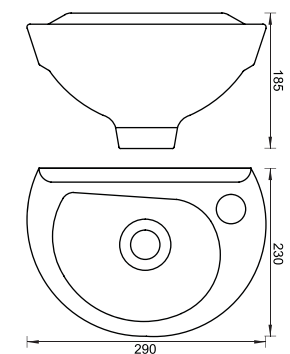

NORM

WALLHUNG BASIN
CAT NO. SP6005
290 X 230 X 185 MM