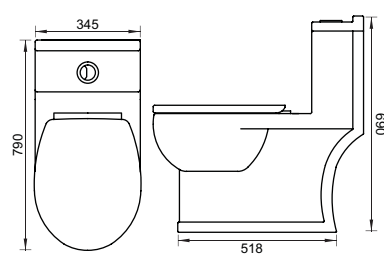

IROKO

ONE PIECE
CAT NO. SP3006
790 X 345 X 690 MM