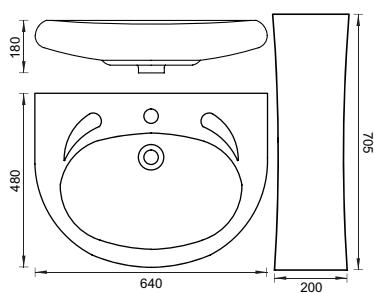

RUBY

FULL PEDESTAL
CAT NO. SP8021 | SP8022
480 X 480 X 675 MM

WILLSON

FULL PEDESTAL
CAT NO. SP8029 | SP8030
510 X 400 X 705 MM

EMARELD

FULL PEDESTAL
CAT NO. SP8025 | SP8026
610 X 510 X 840 MM

CORNET

FULL PEDESTAL
CAT NO. SP8003 | SP8002
640 X 480 X 705 MM