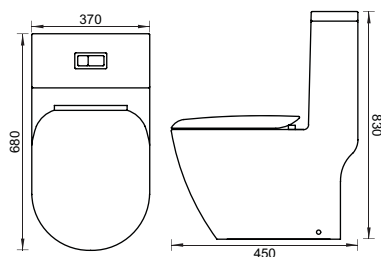

GREVE

ONE PIECE
CAT NO. SP3004
680 X 370 X 830 MM