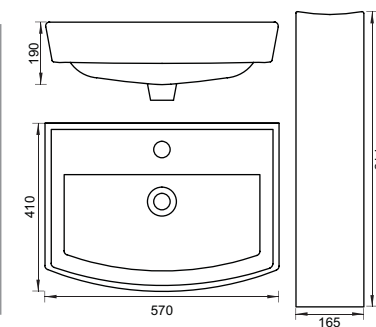

LOSANGA

FULL PEDESTAL
CAT NO. SP8007 | SP8008
570 X 410 X 715 MM