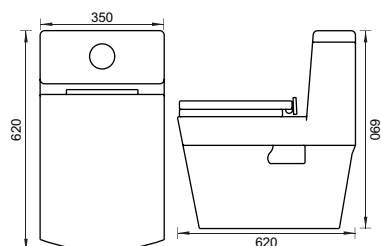

MOZART

WATER CLOSET
CAT NO. SP5008
515 X 360 X 360 MM

CONTORNO

ONE PIECE
CAT NO. SP3001
645 X 350 X 700 MM

SPERANZA

ONE PIECE
CAT NO. SP3002
620 X 350 X 690 MM

SOPRA

ONE PIECE
CAT NO. SP3003
700 X 340 X 700 MM