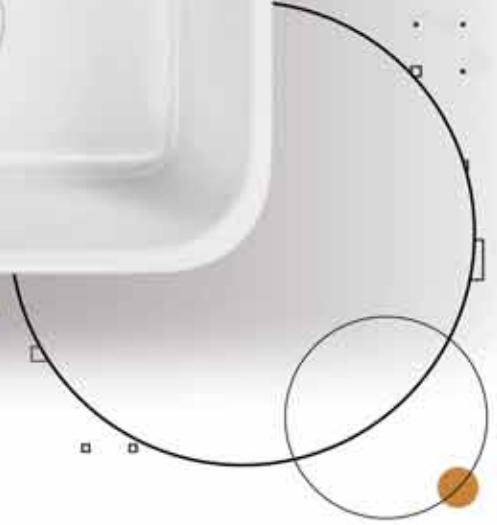

SUMMIT
PEDESTAL BASIN
CATALOG NO.: SP-8012
410 X 550 X 670 MM

SUMMIT

TWO PEICE TOILET

CATALOG NO.: SP-3013

480 X 380 X 635 MM

UF OR PP SOFT CLOSE SEAT COVER

UNIVERSAL TRAP 'S' OR 'P'TRAP INSTALLATION

BOTTOM INLET CISTERN

HIGH EFFECIENCY 4 LITERS PER FLUSH (LPF)

INCLUDES CHORME PLATED DUAL TOP FLUSH ACTUATOR

STAR RATED PRODUCT

BASINs

TABLE TOP- COUNTER / UNDER COUNTER-
WALL HUNG- PEDESTAL / HALF PEDESTAL.

TABLE TOP BASINS

SANYPRO table top basins