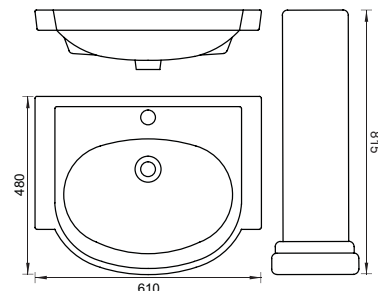

AQUA

FULL PEDESTAL
CAT NO. SP8009 | SP8010
580 X 400 X 660 MM

TEXAS

ONE PIECE BASIN
CAT NO. SP1112
590 X 490 X 425 MM

ENIGMA

ONE PIECE
CAT NO. SP3008
655 X 345 X 698 MM

ESISTENZA

FULL PEDESTAL
CAT NO. SP8027 | SP8028
610 X 480 X 815 MM