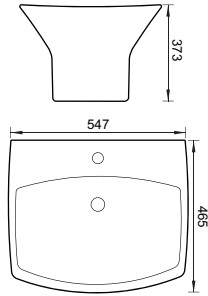

TECHNICAL SPECIFICATIONS

ORLANDO

ONE PIECE BASIN
CAT NO. SP1111
547 X 465 X 373 MM