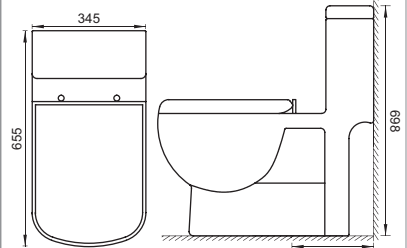

AQUA

FULL PEDESTAL
CAT NO. SP8009 | SP8010
580 X 400 X 660 MM

TEXAS

ONE PIECE BASIN
CAT NO. SP1112
590 X 490 X 425 MM

ENIGMA

ONE PIECE
CAT NO. SP3008
655 X 345 X 698 MM

ESISTENZA

FULL PEDESTAL
CAT NO. SP8027 | SP8028
610 X 480 X 815 MM