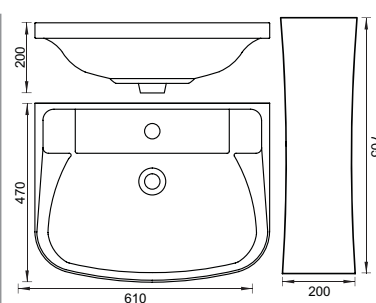

FULL PEDESTAL
CAT NO. SP8001 | SP8002
580 X 475 X 705 MM

LEBANES

FULL PEDESTAL
CAT NO. SP8004 | SP8002
610 X 470 X 705 MM

REPOSE

FULL PEDESTAL
CAT NO. SP8005 | SP8002
580 X 430 X 705 MM

FIMON

FULL PEDESTAL
CAT NO. SP8006 | SP8002
560 X 435 X 705 MM