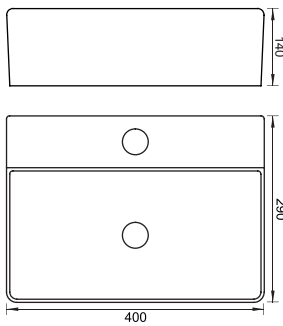

RIGATO

WALLHUNG BASIN
CAT NO. SP7020
400 X 290 X 140 MM