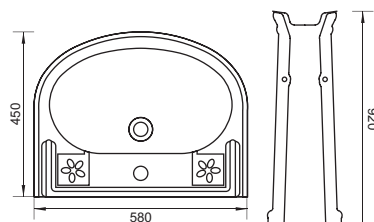

SAPHIRE

FULL PEDESTAL
CAT NO. SP8015 | SP8016
635 X 465 X 640 MM

LOSANGA

FULL PEDESTAL
CAT NO. SP8007 | SP8008
570 X 410 X 715 MM

SANA

FULL PEDESTAL
CAT NO. SP8013 | SP8014
610 X 465 X 680 MM

SERENA

FULL PEDESTAL
CAT NO. SP8017 | SP8018
580 X 450 X 920 MM

RUBY

FULL PEDESTAL
CAT NO. SP8021 | SP8022
480 X 480 X 675 MM

WILLSON

FULL PEDESTAL
CAT NO. SP8029 | SP8030
510 X 400 X 705 MM

EMARELD

FULL PEDESTAL
CAT NO. SP8025 | SP8026
610 X 510 X 840 MM

CORNET

FULL PEDESTAL
CAT NO. SP8003 | SP8002
640 X 480 X 705 MM