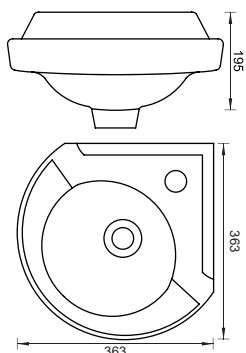

TECHNICAL SPECIFICATIONS

SEMPRE

WALLHUNG BASIN
CAT NO. SP6006
363 X 363 X 195 MM