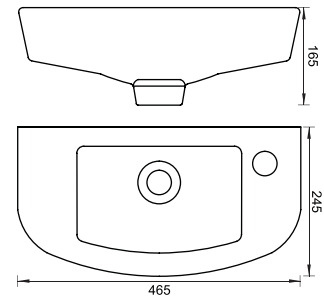

SHELLY

WALLHUNG BASIN
CAT NO. SP6002
355 X 280 X 150 MM

RIGATO

WALLHUNG BASIN
CAT NO. SP7020
400 X 290 X 140 MM

IRAZU

WALLHUNG BASIN
CAT NO. SP6003
465 X 245 X 165 MM

KUBE

WALLHUNG BASIN
CAT NO. SP6004
340 X 340 X 130 MM