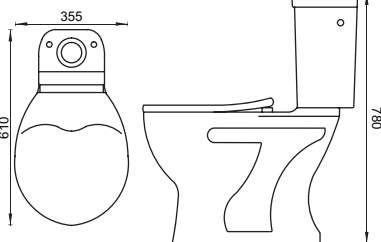

SABBIA

TWO PIECE
CAT NO. SP3014
560 X 410 X 810 MM

IDEAL

TWO PIECE
CAT NO. SP3016
645 X 370 X 765 MM

NANO

TWO PIECE
CAT NO. SP3017
610 X 365 X 780 MM

ODRAO

URINAL
CAT NO. SP2001
620 X 285 X 350 MM