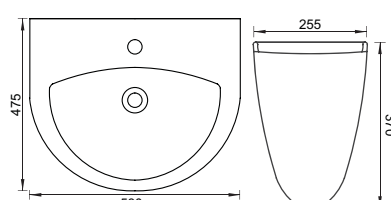

BLUSH

HALF PEDESTAL
CAT NO. SP9001 | SP9002
580 X 475 X 370 MM