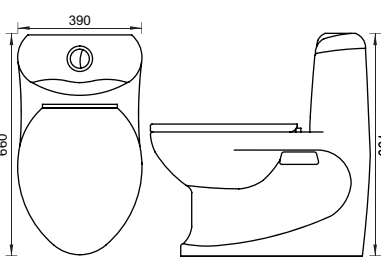

GREVE

ONE PIECE
CAT NO. SP3004
680 X 370 X 830 MM

IROKO

ONE PIECE
CAT NO. SP3006
790 X 345 X 690 MM

DIME

ONE PIECE
CAT NO. SP3007
660 X 390 X 700 MM

ULTRA

TWO PIECE
CAT NO. SP3015
665 X 360 X 780 MM