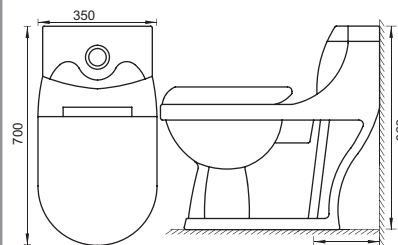

GOLDEN DRAGON

ONE PIECE
CAT NO. SP3010
500 X 380 X 780 MM

PLASMA

FULL PEDESTAL
CAT NO. SP8023 | SP8024
590 X 440 X 685 MM

SUPRIMO

ONE PIECE
CAT NO. SP3011
700 X 350 X 650 MM

STANZA

FULL PEDESTAL
CAT NO. SP8019 | SP8020
555 X 465 X 700 MM