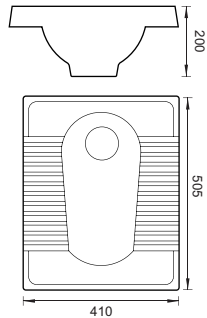

ICON C. T. PAN

PAN
CAT NO. SP2005
505 X 410 X 200 MM