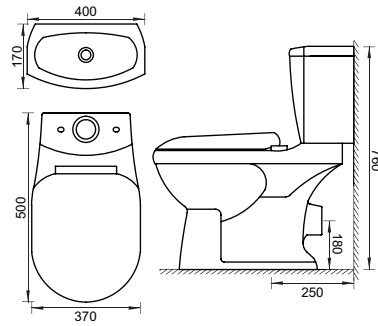

Dimension & Installation Guide

TECHNICAL SPECIFICATIONS

ORLANDO

ONE PIECE BASIN
CAT NO. SP1111
547 X 465 X 373 MM

ADONIS

ONE PIECE
CAT NO. SP3009
630 X 360 X 720 MM

AQUA

TWO PIECE
CAT NO. SP3012
500 X 370 X 760 MM