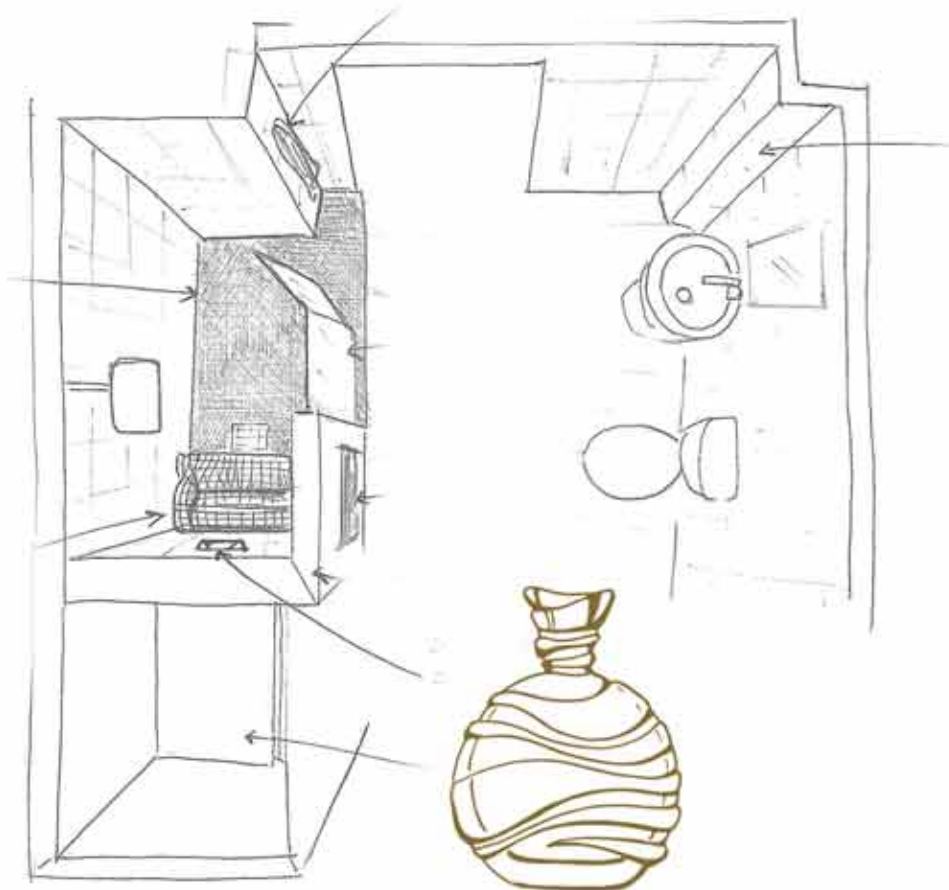

TECHNICALS

Dimension & Installation Guide