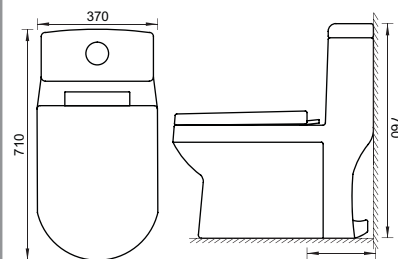

LUCIDO

ONE PIECE
CAT NO. SP3005
710 X 370 X 760 MM