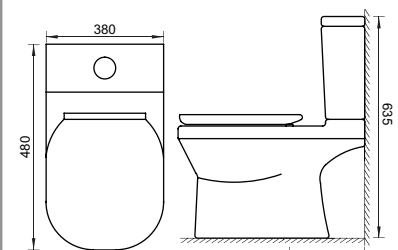

LUCIDO

ONE PIECE
CAT NO. SP3005
710 X 370 X 760 MM

SUMMIT

FULL PEDESTAL
CAT NO. SP8011 | SP8012
550 X 410 X 670 MM

SUMMIT

TWO PIECE
CAT NO. SP3013
480 X 380 X 635 MM

MATONE

TABLE TOP BASIN
CAT NO. SP7002
405 X 405 X 130 MM