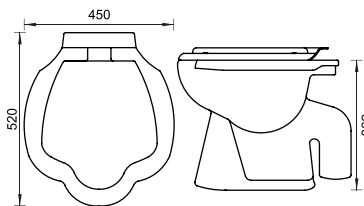

LINEN

WATER CLOSET
CAT NO. SP5005
520 X 450 X 390 MM