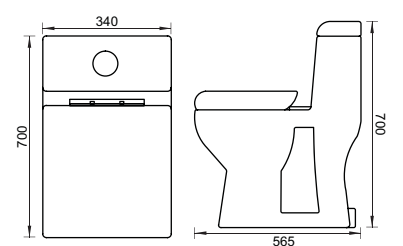

MOZART

WATER CLOSET
CAT NO. SP5008
515 X 360 X 360 MM

CONTORNO

ONE PIECE
CAT NO. SP3001
645 X 350 X 700 MM

SPERANZA

ONE PIECE
CAT NO. SP3002
620 X 350 X 690 MM

SOPRA

ONE PIECE
CAT NO. SP3003
700 X 340 X 700 MM