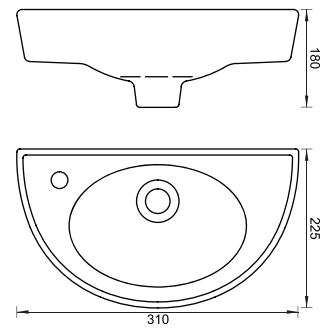

HARMONY

WALLHUNG BASIN
CAT NO. SP7004
530 X 400 X 140 MM

MANHATTAN

WALLHUNG BASIN
CAT NO. SP7015
450 X 345 X 135 MM

GRIGLIA

WALLHUNG BASIN
CAT NO. SP6001
310 X 225 X 180 MM

SONAR

WALLHUNG BASIN
CAT NO. SP7023
395 X 315 X 140 MM