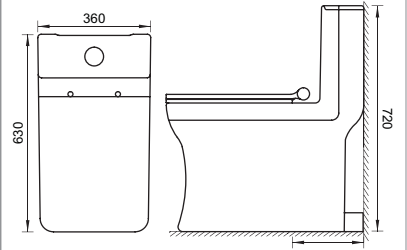

Dimension & Installation Guide

TECHNICAL SPECIFICATIONS

ORLANDO

ONE PIECE BASIN
CAT NO. SP1111
547 X 465 X 373 MM

ADONIS

ONE PIECE
CAT NO. SP3009
630 X 360 X 720 MM

AQUA

TWO PIECE
CAT NO. SP3012
500 X 370 X 760 MM