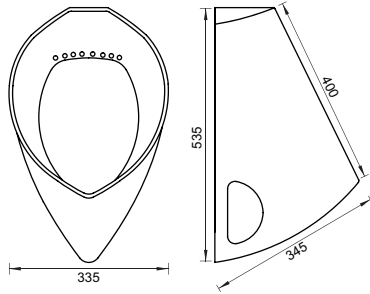

TECHNICAL SPECIFICATIONS

MODO

URINAL
CAT NO. SP2002
400 X 335 X 535 MM