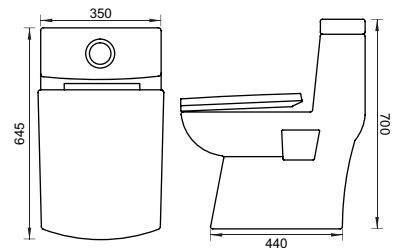

CONTORNO

ONE PIECE
CAT NO. SP3001
645 X 350 X 700 MM