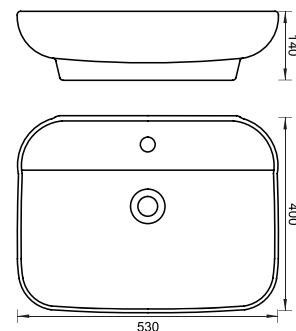

HARMONY

WALLHUNG BASIN
CAT NO. SP7004
530 X 400 X 140 MM