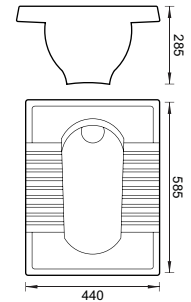

ORISSA PAN 23"

PAN
CAT NO. SP2008
585 X 440 X 285 MM