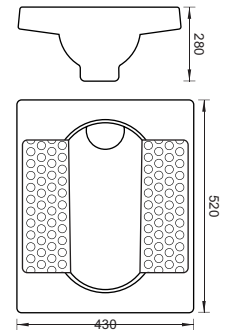

SABBIA

TWO PIECE
CAT NO. SP3014
560 X 410 X 810 MM

IDEAL

TWO PIECE
CAT NO. SP3016
645 X 370 X 765 MM

NANO

TWO PIECE
CAT NO. SP3017
610 X 365 X 780 MM

ODRAO

URINAL
CAT NO. SP2001
620 X 285 X 350 MM

TECHNICAL SPECIFICATIONS

MODO

URINAL
CAT NO. SP2002
400 X 335 X 535 MM

CHINESE PAN

PAN
CAT NO. SP2004
485 X 435 X 245 MM

ICON C. T. PAN

PAN
CAT NO. SP2005
505 X 410 X 200 MM

ACU PAN