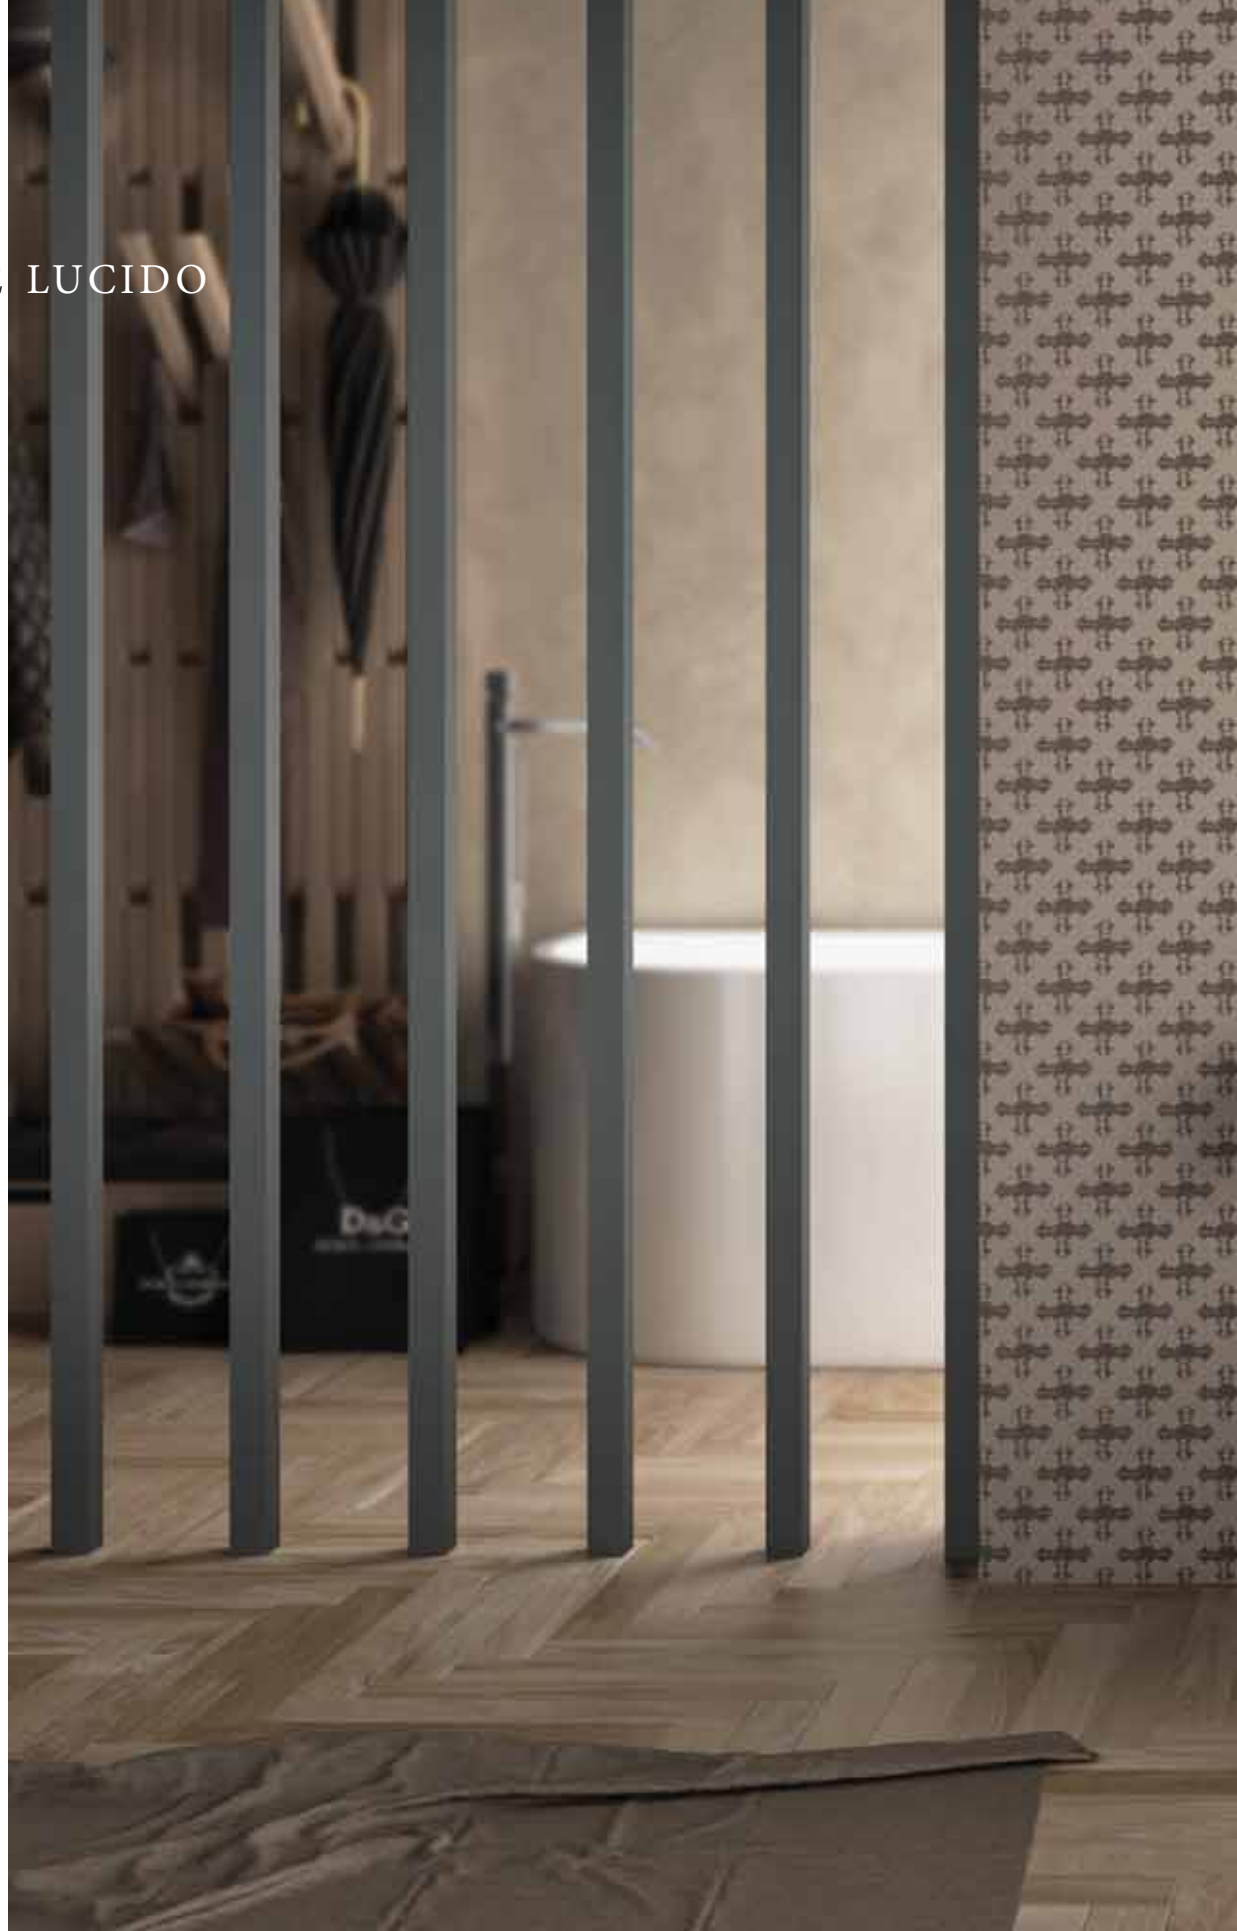

ONE PIECE LUCIDO
ONE PIECE TOILET