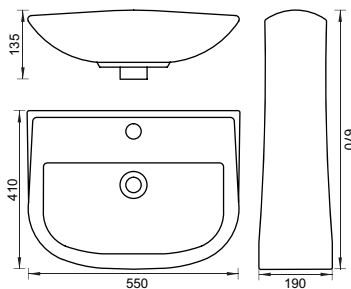

SUMMIT

FULL PEDESTAL
CAT NO. SP8011 | SP8012
550 X 410 X 670 MM