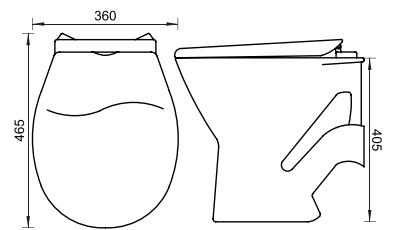

CLASSIC "P" / "S"

WATER CLOSET
CAT NO. SP5004
465 X 360 X 405 MM