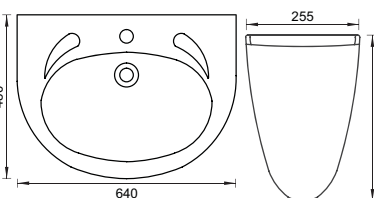

CORNET

HALF PEDESTAL
CAT NO. SP9003 | SP9004
640 X 480 X 370 MM