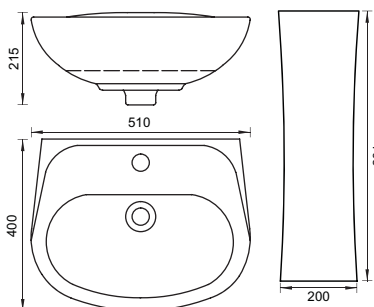

WILLSON

FULL PEDESTAL
CAT NO. SP8029 | SP8030
510 X 400 X 705 MM