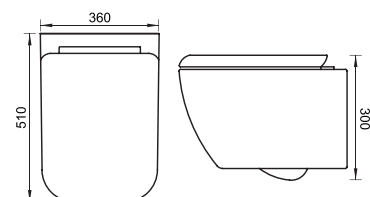

NOCCIOLA

WALLHUNG
CAT NO. SP4003
510 X 360 X 300 MM