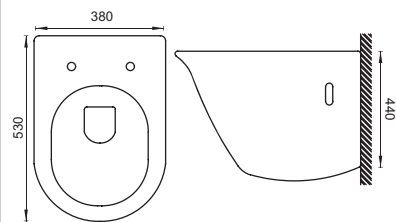

BLUSH

HALF PEDESTAL
CAT NO. SP9001 | SP9002
580 X 475 X 370 MM

LEBANESE

HALF PEDESTAL
CAT NO. SP9005 | SP9006
610 X 470 X 370 MM

AVORIO

WALLHUNG
CAT NO. SP4001
480 X 365 X 320 MM

BEIGE

WALLHUNG
CAT NO. SP4002
530 X 380 X 440 MM