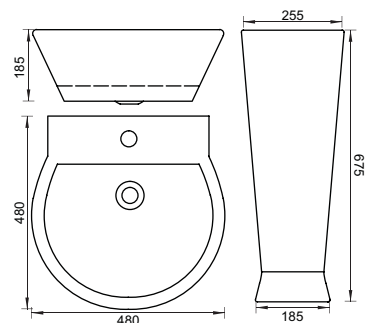

SAPHIRE

FULL PEDESTAL
CAT NO. SP8015 | SP8016
635 X 465 X 640 MM

LOSANGA

FULL PEDESTAL
CAT NO. SP8007 | SP8008
570 X 410 X 715 MM

SANA

FULL PEDESTAL
CAT NO. SP8013 | SP8014
610 X 465 X 680 MM

SERENA

FULL PEDESTAL
CAT NO. SP8017 | SP8018
580 X 450 X 920 MM

RUBY

FULL PEDESTAL
CAT NO. SP8021 | SP8022
480 X 480 X 675 MM

WILLSON

FULL PEDESTAL
CAT NO. SP8029 | SP8030
510 X 400 X 705 MM

EMARELD

FULL PEDESTAL
CAT NO. SP8025 | SP8026
610 X 510 X 840 MM

CORNET

FULL PEDESTAL
CAT NO. SP8003 | SP8002
640 X 480 X 705 MM