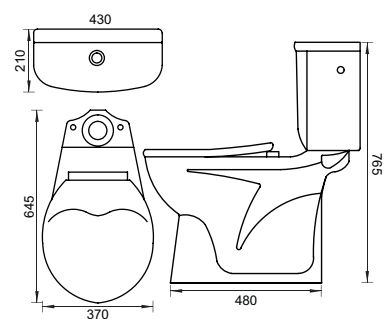

IDEAL

TWO PIECE
CAT NO. SP3016
645 X 370 X 765 MM