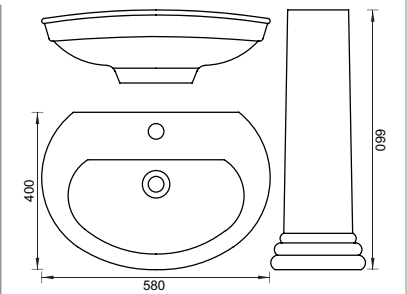

AQUA

FULL PEDESTAL
CAT NO. SP8009 | SP8010
580 X 400 X 660 MM