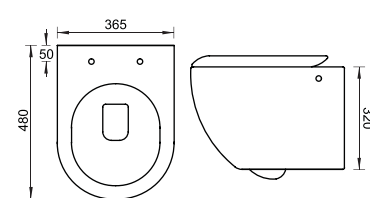

BLUSH

HALF PEDESTAL
CAT NO. SP9001 | SP9002
580 X 475 X 370 MM

LEBANESE

HALF PEDESTAL
CAT NO. SP9005 | SP9006
610 X 470 X 370 MM

AVORIO

WALLHUNG
CAT NO. SP4001
480 X 365 X 320 MM

BEIGE

WALLHUNG
CAT NO. SP4002
530 X 380 X 440 MM