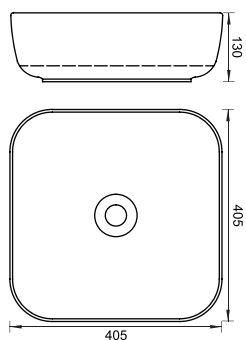

LUCIDO

ONE PIECE
CAT NO. SP3005
710 X 370 X 760 MM

SUMMIT

FULL PEDESTAL
CAT NO. SP8011 | SP8012
550 X 410 X 670 MM

SUMMIT

TWO PIECE
CAT NO. SP3013
480 X 380 X 635 MM

MATONE

TABLE TOP BASIN
CAT NO. SP7002
405 X 405 X 130 MM

ESPERTO

TABLE TOP BASIN
CAT NO. SP7005
445 X 330 X 130 MM

TECHNICAL SPECIFICATIONS

KYOTO

TABLE TOP BASIN
CAT NO. SP7014
410 X 335 X 170 MM

OSAKA

TABLE TOP BASIN
CAT NO. SP7018
420 X 420 X 130 MM

NAVIA