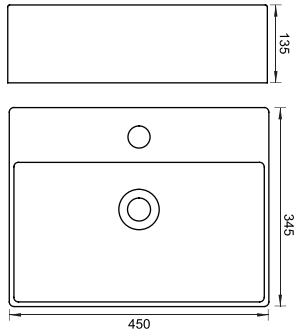

MANHATTAN

WALLHUNG BASIN
CAT NO. SP7015
450 X 345 X 135 MM