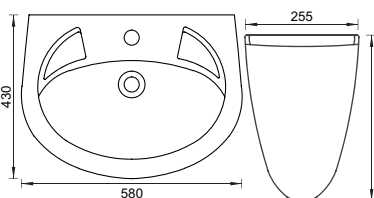

REPOSE

HALF PEDESTAL
CAT NO. SP9007 | SP9008
580 X 430 X 370 MM